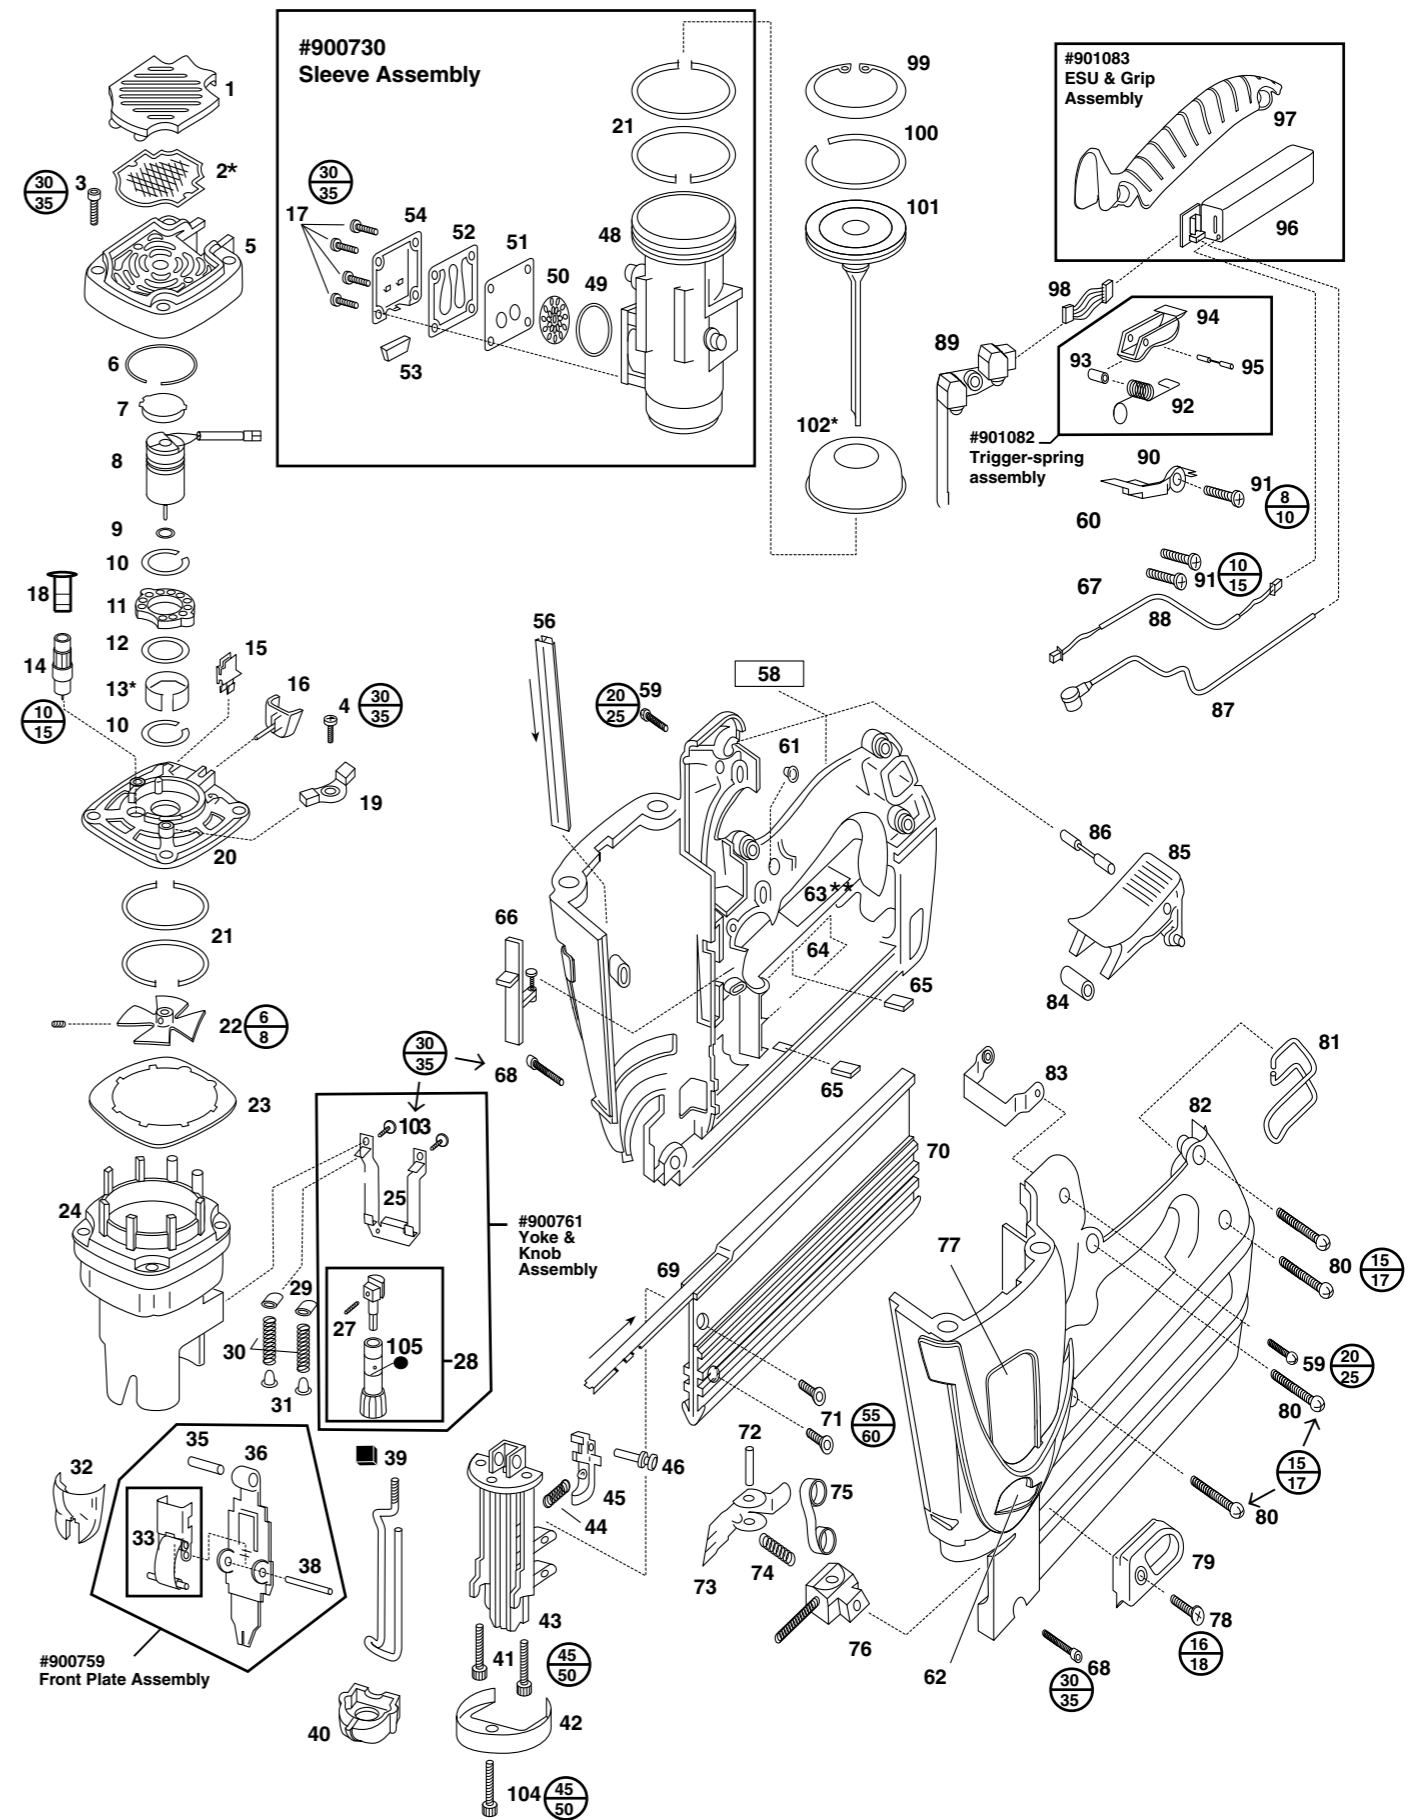

* Denotes Normal Wear Items

□ Apply Grease Part No. 900767 to threads.

IM65 F16

Part No. 013320 (EU), 013321 (UK)

TORQUE VALUES	
MIN	IN. LBS
MAX